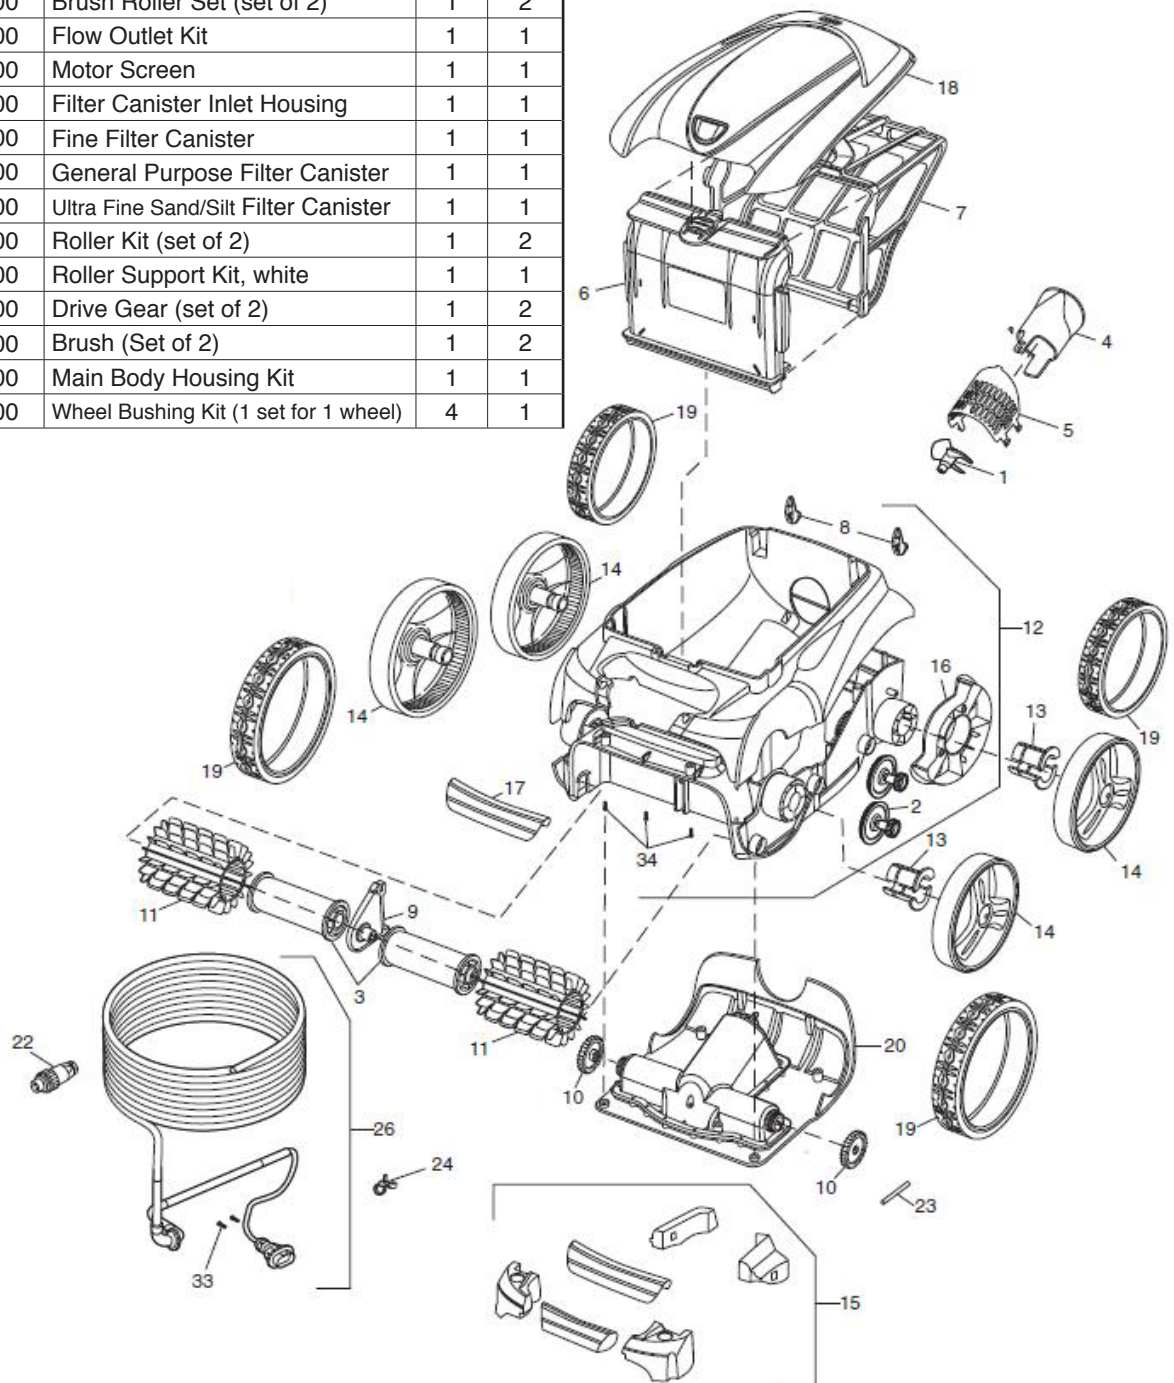

Zodiac® 3010WD Parts

Key No.	Part No.	Description	Pieces in Model	Pieces per Part No.
1	R0517000	Propeller	1	1
2	R0517200	Transmission Kit	4	2
3	R0517400	Brush Roller Set (set of 2)	1	2
4	R0517500	Flow Outlet Kit	1	1
5	R0517600	Motor Screen	1	1
6	R0517700	Filter Canister Inlet Housing	1	1
7	R0517800	Fine Filter Canister	1	1
7	R0535900	General Purpose Filter Canister	1	1
7	R0535800	Ultra Fine Sand/Silt Filter Canister	1	1
8	R0518100	Roller Kit (set of 2)	1	2
9	R0518700	Roller Support Kit, white	1	1
10	R0518800	Drive Gear (set of 2)	1	2
11	R0517300	Brush (Set of 2)	1	2
12	R0539200	Main Body Housing Kit	1	1
13	R0518500	Wheel Bushing Kit (1 set for 1 wheel)	4	1

Zodiac® 3010WD Parts (cont.)

Key No.	Part No.	Description	Pieces in Model	Pieces per Part No.
14	R0539500	Wheel, black	4	1
15	R0539700	Float Kit	1	Kit
16	R0540300	Wheel Cover	2	1
17	R0540400	Handle Grip, blue	1	1
18	R0539400	Hood Kit	1	1
19	R0539600	Tire, grey	4	1
20	R0638000	Motor Block - Type C	1	1
21	R0588800	Control Unit	1	1
22	R0565600	Floating Cable Plug Kit	1	1
23	R0567800	Motor Block Shaft Pin, 5 pack	1	5
24	R0567900	Floating Cable Clamp Kit, 5 pack	1	5
25	R0516800	Floating cable	1	1
26	R0564800	Caddy Base	1	1
27	R0564900	Caddy Accessories Kit	1	1
28	R0565000	Caddy Handle	1	1
29	R0565100	Caddy Wheel Kit (set of 2)	1	2
30	R0565200	Caddy Tube Kit	1	Kit
31	R0608500	Screw M4*16mm (set of 5)	2	5
32	R0516700	Screw M4*12mm (set of 5)	24	5