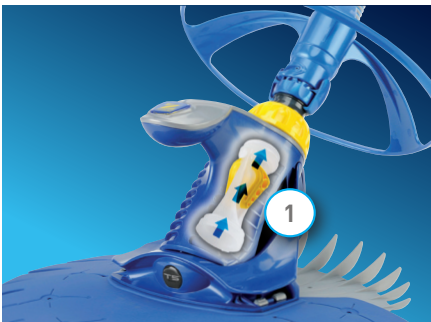

ZODIAC[®]

T5 DUO
INGROUND SUCTION POOL CLEANER

T5
d.u.o.[®]

Smart Design, Serious Clean.

Included exclusively with T5 Duo

Traps Leaves. Eliminates Hassle.

DEPENDABLE ALL SEASON PERFORMANCE

1. DURA LIFE™ DIAPHRAGM
Reliable power source provides maximum durability and silent operation.

2. ADJUSTABLE WHEEL DEFLECTOR
Adjust the wheel deflector as needed for fluid navigation around corners, steps and ladders.

3. DUO DISC SYSTEM
Two discs for maximum cleaning coverage, greater pool adhesion and flexibility.

4. TWIST LOCKING HOSE
Provides simple connection and reduces vacuum loss.

5. QUICK CONNECTOR
Enables quick secure attachment to cleaner head.

6. FINS
Allows unimpaired cleaning over lights, main drains and wall fittings that may hang up other cleaners.